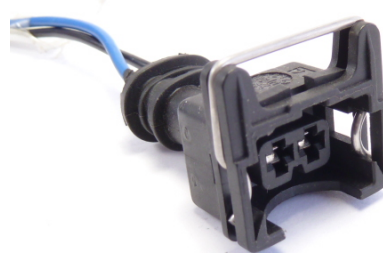

ED5783
VW Injector
3 Pins

Connector Sets

ED5782
VW Injectors
4 Pins

ED5759
Bosch Type
6 Pins

ED5694
Bosch Rail Sensor
3 Pins

ED5689
Universal type

ED5681
VW CR Injector

ED5547
Denso CR Injector
Denso CR Pump Sensor

Connector Sets

ED5678
Delphi CR Injector
Ref Delphi 9100-485

ED5539
VDO / Siemens Injector
Volkswagen

ED5542
Bosch Cp1 DRV Sensor
Siemens – Delphi DRV Sensor

ED5506
Bosch CR Injector
2 Pins

ED5235
Denso Rail Sensor

ED5538
Delphi Rail Sensor

Connector Sets

ED4069
Volvo 2 Pin EUI
Volvo FH Unit Injector

ED4070
Volvo 4 Pin EUI
Volvo FH Unit Injector

ED9898
Cummins Celect
Cummins N14 – M11 Injectors

ED5094
Renault Kangoo
Volvo FH Unit Injector

ED5507
Volvo 2.0 - Toyota
New Model Injector

Perk
diesel spares

EUR DIESEL
Diesel Fuel Injection Spare Parts

Oto Perk A.S.
www.eurodiesel.com