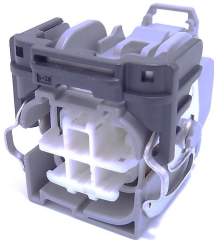

ELECTRICAL CONNECTOR SETS

OTO PERK A.S.

Sair Esref Bulvarı No: 27/2 35210 Izmir – TURKIYE

Tel : +90.232.4782990 Fax : 232.4783010

E-Mail : otoperk@eurodiesel.com Web : www.eurodiesel.com

+90.535 452 7030