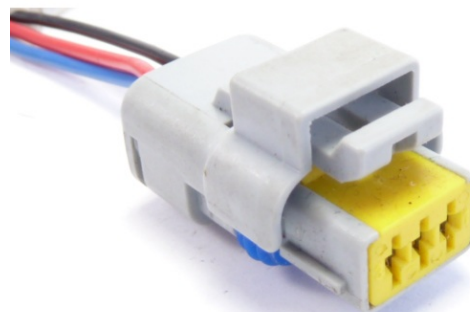

ED9700
5 Pin Bosch CR Pump

ED9698
Delphi Piezo Injector
MB – Hyundai I20
Ref Delphi 9001-886

ED5768
4 Pins Bosch CR Pump
Fiat Doblo & Similar

ED9695
Denso Rail Sensor
VDO (PCV) Sensor

ED5887
Denso CR Injector
Mitsubishi L200 & Similar

ED5783
VW Injector
3 Pins

Connector Sets

ED5782
VW Injectors
4 Pins

ED5759
Bosch Type
6 Pins

ED5694
Bosch Rail Sensor
3 Pins

ED5689
Universal type

ED5681
VW CR Injector

ED5547
Denso CR Injector
Denso CR Pump Sensor

Connector Sets

ED5678
Delphi CR Injector
Ref Delphi 9100-485

ED5539
VDO / Siemens Injector
Volkswagen

ED5542
Bosch Cp1 DRV Sensor
Siemens – Delphi DRV Sensor

ED5506
Bosch CR Injector
2 Pins

ED5235
Denso Rail Sensor

ED5538
Delphi Rail Sensor

Connector Sets

ED4069
Volvo 2 Pin EUI
Volvo FH Unit Injector

ED4070
Volvo 4 Pin EUI
Volvo FH Unit Injector

ED9898
Cummins Celect
Cummins N14 – M11 Injectors

ED5094
Renault Kangoo
Volvo FH Unit Injector