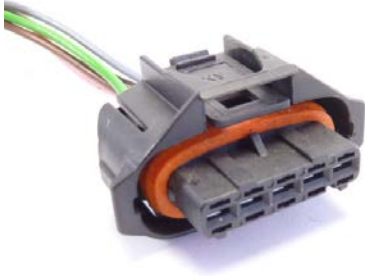

ED9700
5 Pin Bosch CR Pump

ED9698
Delphi Piezo Injector
MB – Hyundai I20
Ref Delphi 9001-886

ED5768
4 Pins Bosch CR Pump
Fiat Doblo & Similar

ED9695
Denso Rail Sensor
VDO (PCV) Sensor

ED5887
Denso CR Injector
Mitsubishi L200 & Similar

ED5783
VW Injector
3 Pins

Connector Sets

ED5782
VW Injectors
4 Pins

ED5759
Bosch Type
6 Pins

ED5694
Bosch Rail Sensor
3 Pins

ED5689
Universal type

ED5681
VW CR Injector

ED5547
Denso CR Injector
Denso CR Pump Sensor

Connector Sets

ED5678
Delphi CR Injector
Ref Delphi 9100-485

ED5539
VDO / Siemens Injector
Volkswagen

ED5542
Bosch Cp1 DRV Sensor
Siemens – Delphi DRV Sensor

ED5506
Bosch CR Injector
2 Pins

ED5235
Denso Rail Sensor

ED5538
Delphi Rail Sensor

Connector Sets

ED4069
Volvo 2 Pin EUI
Volvo FH Unit Injector

ED4070
Volvo 4 Pin EUI
Volvo FH Unit Injector

ED9898
Cummins Celect
Cummins N14 – M11 Injectors

ED5094
Renault Kangoo
Volvo FH Unit Injector