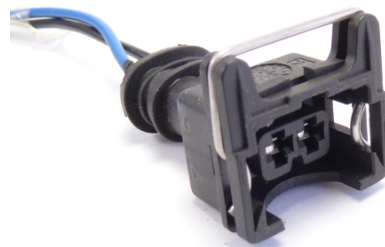

ELECTRICAL CONNECTOR SETS

OTO PERK A.S.

Sair Esref Bulvarı No: 27/2 35210 Izmir – TURKIYE

Tel : +90.232.4782990 Fax : 232.4783010

E-Mail : otoperk@eurodiesel.com Web : www.eurodiesel.com

+90.535 452 7030