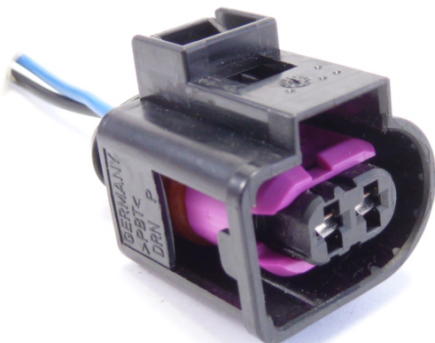

ED9700
5 Pin Bosch CR Pump

ED9698
Delphi Piezo Injector
MB – Hyundai I20
Ref Delphi 9001-886

ED5768
4 Pins Bosch CR Pump
Fiat Doblo & Similar

ED9695
Denso Rail Sensor
VDO (PCV) Sensor

ED5887
Denso CR Injector
Mitsubishi L200 & Similar

ED5783
VW Injector
3 Pins

Connector Sets

ED5782
VW Injectors
4 Pins

ED5759
Bosch Type
6 Pins

ED5694
Bosch Rail Sensor
3 Pins

ED5689
Universal type

ED5681
VW CR Injector

ED5547
Denso CR Injector
Denso CR Pump Sensor

Connector Sets

ED5678
Delphi CR Injector
Ref Delphi 9100-485

ED5539
VDO / Siemens Injector
Volkswagen

ED5542
Bosch Cp1 DRV Sensor
Siemens – Delphi DRV Sensor

ED5506
Bosch CR Injector
2 Pins

ED5235
Denso Rail Sensor

ED5538
Delphi Rail Sensor

Connector Sets

ED4069
Volvo 2 Pin EUI
Volvo FH Unit Injector

ED4070
Volvo 4 Pin EUI
Volvo FH Unit Injector

ED9898
Cummins Celect
Cummins N14 – M11 Injectors

ED5094
Renault Kangoo
Volvo FH Unit Injector