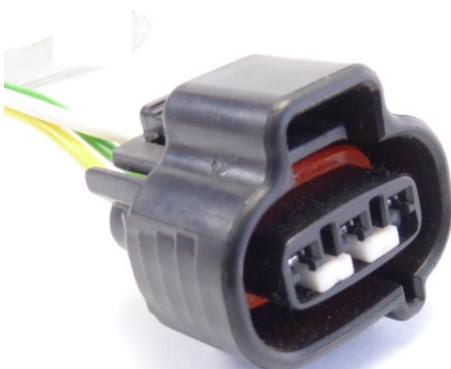

ED9700
5 Pin Bosch CR Pump

ED9698
Delphi Piezo Injector
MB – Hyundai I20
Ref Delphi 9001-886

ED5768
4 Pins Bosch CR Pump
Fiat Doblo & Similar

ED9695
Denso Rail Sensor
VDO (PCV) Sensor

ED5887
Denso CR Injector
Mitsubishi L200 & Similar

ED5783
VW Injector
3 Pins

Connector Sets

ED5782
VW Injectors
4 Pins

ED5759
Bosch Type
6 Pins

ED5694
Bosch Rail Sensor
3 Pins

ED5689
Universal type

ED5681
VW CR Injector

ED5547
Denso CR Injector
Denso CR Pump Sensor

Connector Sets

ED5678
Delphi CR Injector
Ref Delphi 9100-485

ED5539
VDO / Siemens Injector
Volkswagen

ED5542
Bosch Cp1 DRV Sensor
Siemens – Delphi DRV Sensor

ED5506
Bosch CR Injector
2 Pins

ED5235
Denso Rail Sensor

ED5538
Delphi Rail Sensor

Connector Sets

ED4069
Volvo 2 Pin EUI
Volvo FH Unit Injector

ED4070
Volvo 4 Pin EUI
Volvo FH Unit Injector

ED9898
Cummins Celect
Cummins N14 – M11 Injectors

ED5094
Renault Kangoo
Volvo FH Unit Injector