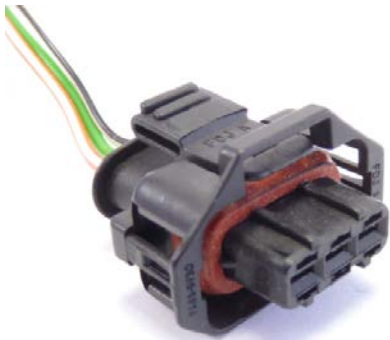

ED9700
5 Pin Bosch CR Pump

ED9698
Delphi Piezo Injector
MB – Hyundai I20
Ref Delphi 9001-886

ED5768
4 Pins Bosch CR Pump
Fiat Doblo & Similar

ED9695
Denso Rail Sensor
VDO (PCV) Sensor

ED5887
Denso CR Injector
Mitsubishi L200 & Similar

ED5783
VW Injector
3 Pins

Connector Sets

ED5782
VW Injectors
4 Pins

ED5759
Bosch Type
6 Pins

ED5694
Bosch Rail Sensor
3 Pins

ED5689
Universal type

ED5681
VW CR Injector

ED5547
Denso CR Injector
Denso CR Pump Sensor

Connector Sets

ED5678
Delphi CR Injector
Ref Delphi 9100-485

ED5539
VDO / Siemens Injector
Volkswagen

ED5542
Bosch Cp1 DRV Sensor
Siemens – Delphi DRV Sensor

ED5506
Bosch CR Injector
2 Pins

ED5235
Denso Rail Sensor

ED5538
Delphi Rail Sensor

Connector Sets

ED4069
Volvo 2 Pin EUI
Volvo FH Unit Injector

ED4070
Volvo 4 Pin EUI
Volvo FH Unit Injector

ED9898
Cummins Celect
Cummins N14 – M11 Injectors

ED5094
Renault Kangoo
Volvo FH Unit Injector