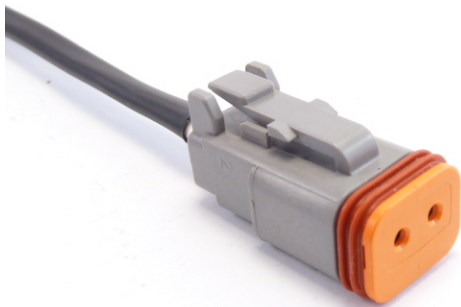

ED5783
VW Injector
3 Pins

Connector Sets

ED5782
VW Injectors
4 Pins

ED5759
Bosch Type
6 Pins

ED5694
Bosch Rail Sensor
3 Pins

ED5689
Universal type

ED5681
VW CR Injector

ED5547
Denso CR Injector
Denso CR Pump Sensor

Connector Sets

ED5678
Delphi CR Injector
Ref Delphi 9100-485

ED5539
VDO / Siemens Injector
Volkswagen

ED5542
Bosch Cp1 DRV Sensor
Siemens – Delphi DRV Sensor

ED5506
Bosch CR Injector
2 Pins

ED5235
Denso Rail Sensor

ED5538
Delphi Rail Sensor

Connector Sets

ED4069
Volvo 2 Pin EUI
Volvo FH Unit Injector

ED4070
Volvo 4 Pin EUI
Volvo FH Unit Injector

ED9898
Cummins Celect
Cummins N14 – M11 Injectors

ED5094
Renault Kangoo
Volvo FH Unit Injector

ED5507
Volvo 2.0 - Toyota
New Model Injector

Perk
diesel spares

EUR DIESEL
Diesel Fuel Injection Spare Parts

Oto Perk A.S.
www.eurodiesel.com