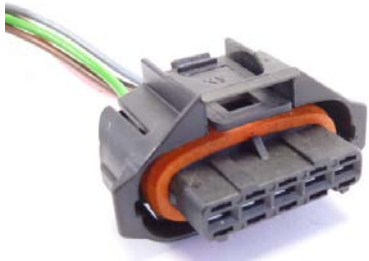

ELECTRICAL CONNECTOR SETS

OTO PERK A.S.

Sair Esref Bulvarı No: 27/2 35210 Izmir – TURKIYE

Tel : +90.232.4782990 Fax : 232.4783010

E-Mail : otoperk@eurodiesel.com Web : www.eurodiesel.com

+90.535 452 7030