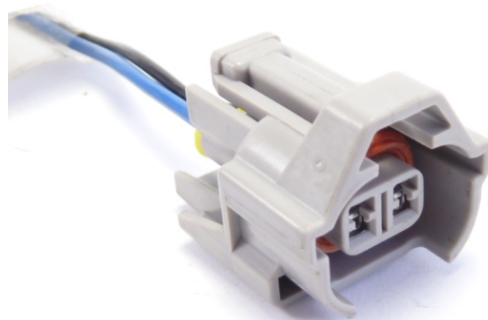

ED9700
5 Pin Bosch CR Pump

ED9698
Delphi Piezo Injector
MB – Hyundai I20
Ref Delphi 9001-886

ED5768
4 Pins Bosch CR Pump
Fiat Doblo & Similar

ED9695
Denso Rail Sensor
VDO (PCV) Sensor

ED5887
Denso CR Injector
Mitsubishi L200 & Similar

ED5783
VW Injector
3 Pins

Connector Sets

ED5782
VW Injectors
4 Pins

ED5759
Bosch Type
6 Pins

ED5694
Bosch Rail Sensor
3 Pins

ED5689
Universal type

ED5681
VW CR Injector

ED5547
Denso CR Injector
Denso CR Pump Sensor

Connector Sets

ED5678
Delphi CR Injector
Ref Delphi 9100-485

ED5539
VDO / Siemens Injector
Volkswagen

ED5542
Bosch Cp1 DRV Sensor
Siemens – Delphi DRV Sensor

ED5506
Bosch CR Injector
2 Pins

ED5235
Denso Rail Sensor

ED5538
Delphi Rail Sensor

Connector Sets

ED4069
Volvo 2 Pin EUI
Volvo FH Unit Injector

ED4070
Volvo 4 Pin EUI
Volvo FH Unit Injector

ED9898
Cummins Celect
Cummins N14 – M11 Injectors

ED5094
Renault Kangoo
Volvo FH Unit Injector