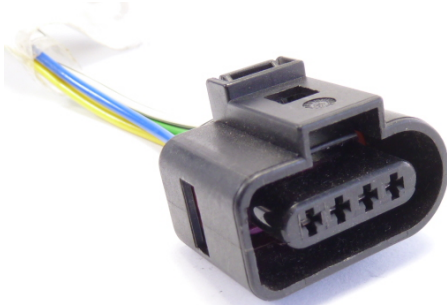

ED9700
5 Pin Bosch CR Pump

ED9698
Delphi Piezo Injector
MB – Hyundai I20
Ref Delphi 9001-886

ED5768
4 Pins Bosch CR Pump
Fiat Doblo & Similar

ED9695
Denso Rail Sensor
VDO (PCV) Sensor

ED5887
Denso CR Injector
Mitsubishi L200 & Similar

ED5783
VW Injector
3 Pins

Connector Sets

ED5782
VW Injectors
4 Pins

ED5759
Bosch Type
6 Pins

ED5694
Bosch Rail Sensor
3 Pins

ED5689
Universal type

ED5681
VW CR Injector

ED5547
Denso CR Injector
Denso CR Pump Sensor

Connector Sets

ED5678
Delphi CR Injector
Ref Delphi 9100-485

ED5539
VDO / Siemens Injector
Volkswagen

ED5542
Bosch Cp1 DRV Sensor
Siemens – Delphi DRV Sensor

ED5506
Bosch CR Injector
2 Pins

ED5235
Denso Rail Sensor

ED5538
Delphi Rail Sensor

Connector Sets

ED4069
Volvo 2 Pin EUI
Volvo FH Unit Injector

ED4070
Volvo 4 Pin EUI
Volvo FH Unit Injector

ED9898
Cummins Celect
Cummins N14 – M11 Injectors

ED5094
Renault Kangoo
Volvo FH Unit Injector