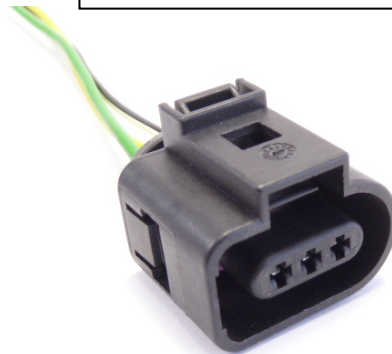

ED9700
5 Pin Bosch CR Pump

ED9698
Delphi Piezo Injector
MB – Hyundai I20
Ref Delphi 9001-886

ED5768
4 Pins Bosch CR Pump
Fiat Doblo & Similar

ED9695
Denso Rail Sensor
VDO (PCV) Sensor

ED5887
Denso CR Injector
Mitsubishi L200 & Similar

ED5783
VW Injector
3 Pins

Connector Sets

ED5782
VW Injectors
4 Pins

ED5759
Bosch Type
6 Pins

ED5694
Bosch Rail Sensor
3 Pins

ED5689
Universal type

ED5681
VW CR Injector

ED5547
Denso CR Injector
Denso CR Pump Sensor

Connector Sets

ED5678
Delphi CR Injector
Ref Delphi 9100-485

ED5539
VDO / Siemens Injector
Volkswagen

ED5542
Bosch Cp1 DRV Sensor
Siemens – Delphi DRV Sensor

ED5506
Bosch CR Injector
2 Pins

ED5235
Denso Rail Sensor

ED5538
Delphi Rail Sensor

Connector Sets

ED4069
Volvo 2 Pin EUI
Volvo FH Unit Injector

ED4070
Volvo 4 Pin EUI
Volvo FH Unit Injector

ED9898
Cummins Celect
Cummins N14 – M11 Injectors

ED5094
Renault Kangoo
Volvo FH Unit Injector