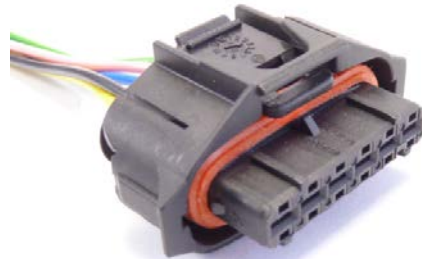

ED9700
5 Pin Bosch CR Pump

ED9698
Delphi Piezo Injector
MB – Hyundai I20
Ref Delphi 9001-886

ED5768
4 Pins Bosch CR Pump
Fiat Doblo & Similar

ED9695
Denso Rail Sensor
VDO (PCV) Sensor

ED5887
Denso CR Injector
Mitsubishi L200 & Similar

ED5783
VW Injector
3 Pins

Connector Sets

ED5782
VW Injectors
4 Pins

ED5759
Bosch Type
6 Pins

ED5694
Bosch Rail Sensor
3 Pins

ED5689
Universal type

ED5681
VW CR Injector

ED5547
Denso CR Injector
Denso CR Pump Sensor

Connector Sets

ED5678
Delphi CR Injector
Ref Delphi 9100-485

ED5539
VDO / Siemens Injector
Volkswagen

ED5542
Bosch Cp1 DRV Sensor
Siemens – Delphi DRV Sensor

ED5506
Bosch CR Injector
2 Pins

ED5235
Denso Rail Sensor

ED5538
Delphi Rail Sensor

Connector Sets

ED4069
Volvo 2 Pin EUI
Volvo FH Unit Injector

ED4070
Volvo 4 Pin EUI
Volvo FH Unit Injector

ED9898
Cummins Celect
Cummins N14 – M11 Injectors

ED5094
Renault Kangoo
Volvo FH Unit Injector