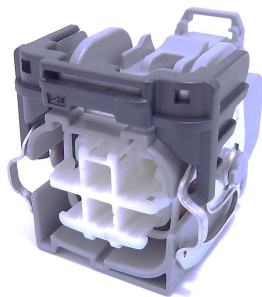

ED5783
VW Injector
3 Pins

Connector Sets

ED5782
VW Injectors
4 Pins

ED5759
Bosch Type
6 Pins

ED5694
Bosch Rail Sensor
3 Pins

ED5689
Universal type

ED5681
VW CR Injector

ED5547
Denso CR Injector
Denso CR Pump Sensor

Connector Sets

ED5678
Delphi CR Injector
Ref Delphi 9100-485

ED5539
VDO / Siemens Injector
Volkswagen

ED5542
Bosch Cp1 DRV Sensor
Siemens – Delphi DRV Sensor

ED5506
Bosch CR Injector
2 Pins

ED5235
Denso Rail Sensor

ED5538
Delphi Rail Sensor

Connector Sets

ED4069
Volvo 2 Pin EUI
Volvo FH Unit Injector

ED4070
Volvo 4 Pin EUI
Volvo FH Unit Injector

ED9898
Cummins Celect
Cummins N14 – M11 Injectors

ED5094
Renault Kangoo
Volvo FH Unit Injector

ED5507
Volvo 2.0 - Toyota
New Model Injector

Perk
diesel spares

EUR DIESEL
Diesel Fuel Injection Spare Parts

Oto Perk A.S.
www.eurodiesel.com