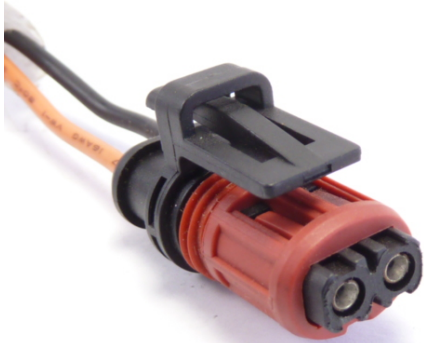

ED9700
5 Pin Bosch CR Pump

ED9698
Delphi Piezo Injector
MB – Hyundai I20
Ref Delphi 9001-886

ED5768
4 Pins Bosch CR Pump
Fiat Doblo & Similar

ED9695
Denso Rail Sensor
VDO (PCV) Sensor

ED5887
Denso CR Injector
Mitsubishi L200 & Similar

ED5783
VW Injector
3 Pins

Connector Sets

ED5782
VW Injectors
4 Pins

ED5759
Bosch Type
6 Pins

ED5694
Bosch Rail Sensor
3 Pins

ED5689
Universal type

ED5681
VW CR Injector

ED5547
Denso CR Injector
Denso CR Pump Sensor

Connector Sets

ED5678
Delphi CR Injector
Ref Delphi 9100-485

ED5539
VDO / Siemens Injector
Volkswagen

ED5542
Bosch Cp1 DRV Sensor
Siemens – Delphi DRV Sensor

ED5506
Bosch CR Injector
2 Pins

ED5235
Denso Rail Sensor

ED5538
Delphi Rail Sensor

Connector Sets

ED4069
Volvo 2 Pin EUI
Volvo FH Unit Injector

ED4070
Volvo 4 Pin EUI
Volvo FH Unit Injector

ED9898
Cummins Celect
Cummins N14 – M11 Injectors

ED5094
Renault Kangoo
Volvo FH Unit Injector