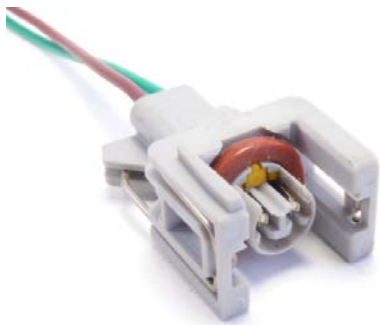

ED9700
5 Pin Bosch CR Pump

ED9698
Delphi Piezo Injector
MB – Hyundai I20
Ref Delphi 9001-886

ED5768
4 Pins Bosch CR Pump
Fiat Doblo & Similar

ED9695
Denso Rail Sensor
VDO (PCV) Sensor

ED5887
Denso CR Injector
Mitsubishi L200 & Similar

ED5783
VW Injector
3 Pins

Connector Sets

ED5782
VW Injectors
4 Pins

ED5759
Bosch Type
6 Pins

ED5694
Bosch Rail Sensor
3 Pins

ED5689
Universal type

ED5681
VW CR Injector

ED5547
Denso CR Injector
Denso CR Pump Sensor

Connector Sets

ED5678
Delphi CR Injector
Ref Delphi 9100-485

ED5539
VDO / Siemens Injector
Volkswagen

ED5542
Bosch Cp1 DRV Sensor
Siemens – Delphi DRV Sensor

ED5506
Bosch CR Injector
2 Pins

ED5235
Denso Rail Sensor

ED5538
Delphi Rail Sensor

Connector Sets

ED4069
Volvo 2 Pin EUI
Volvo FH Unit Injector

ED4070
Volvo 4 Pin EUI
Volvo FH Unit Injector

ED9898
Cummins Celect
Cummins N14 – M11 Injectors

ED5094
Renault Kangoo
Volvo FH Unit Injector