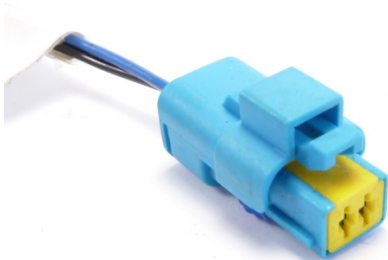

ED9700
5 Pin Bosch CR Pump

ED9698
Delphi Piezo Injector
MB – Hyundai I20
Ref Delphi 9001-886

ED5768
4 Pins Bosch CR Pump
Fiat Doblo & Similar

ED9695
Denso Rail Sensor
VDO (PCV) Sensor

ED5887
Denso CR Injector
Mitsubishi L200 & Similar

ED5783
VW Injector
3 Pins

Connector Sets

ED5782
VW Injectors
4 Pins

ED5759
Bosch Type
6 Pins

ED5694
Bosch Rail Sensor
3 Pins

ED5689
Universal type

ED5681
VW CR Injector

ED5547
Denso CR Injector
Denso CR Pump Sensor

Connector Sets

ED5678
Delphi CR Injector
Ref Delphi 9100-485

ED5539
VDO / Siemens Injector
Volkswagen

ED5542
Bosch Cp1 DRV Sensor
Siemens – Delphi DRV Sensor

ED5506
Bosch CR Injector
2 Pins

ED5235
Denso Rail Sensor

ED5538
Delphi Rail Sensor

Connector Sets

ED4069
Volvo 2 Pin EUI
Volvo FH Unit Injector

ED4070
Volvo 4 Pin EUI
Volvo FH Unit Injector

ED9898
Cummins Celect
Cummins N14 – M11 Injectors

ED5094
Renault Kangoo
Volvo FH Unit Injector