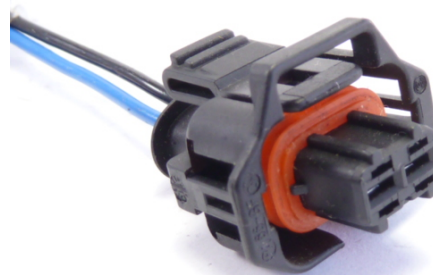

ED9700
5 Pin Bosch CR Pump

ED9698
Delphi Piezo Injector
MB – Hyundai I20
Ref Delphi 9001-886

ED5768
4 Pins Bosch CR Pump
Fiat Doblo & Similar

ED9695
Denso Rail Sensor
VDO (PCV) Sensor

ED5887
Denso CR Injector
Mitsubishi L200 & Similar

ED5783
VW Injector
3 Pins

Connector Sets

ED5782
VW Injectors
4 Pins

ED5759
Bosch Type
6 Pins

ED5694
Bosch Rail Sensor
3 Pins

ED5689
Universal type

ED5681
VW CR Injector

ED5547
Denso CR Injector
Denso CR Pump Sensor

Connector Sets

ED5678
Delphi CR Injector
Ref Delphi 9100-485

ED5539
VDO / Siemens Injector
Volkswagen

ED5542
Bosch Cp1 DRV Sensor
Siemens – Delphi DRV Sensor

ED5506
Bosch CR Injector
2 Pins

ED5235
Denso Rail Sensor

ED5538
Delphi Rail Sensor

Connector Sets

ED4069
Volvo 2 Pin EUI
Volvo FH Unit Injector

ED4070
Volvo 4 Pin EUI
Volvo FH Unit Injector

ED9898
Cummins Celect
Cummins N14 – M11 Injectors

ED5094
Renault Kangoo
Volvo FH Unit Injector