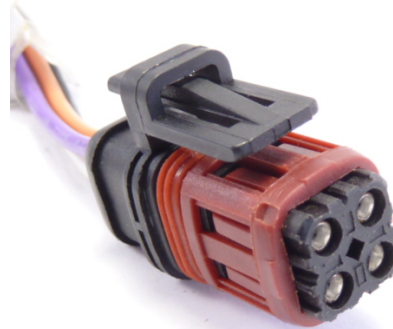

ED9700
5 Pin Bosch CR Pump

ED9698
Delphi Piezo Injector
MB – Hyundai I20
Ref Delphi 9001-886

ED5768
4 Pins Bosch CR Pump
Fiat Doblo & Similar

ED9695
Denso Rail Sensor
VDO (PCV) Sensor

ED5887
Denso CR Injector
Mitsubishi L200 & Similar

ED5783
VW Injector
3 Pins

Connector Sets

ED5782
VW Injectors
4 Pins

ED5759
Bosch Type
6 Pins

ED5694
Bosch Rail Sensor
3 Pins

ED5689
Universal type

ED5681
VW CR Injector

ED5547
Denso CR Injector
Denso CR Pump Sensor

Connector Sets

ED5678
Delphi CR Injector
Ref Delphi 9100-485

ED5539
VDO / Siemens Injector
Volkswagen

ED5542
Bosch Cp1 DRV Sensor
Siemens – Delphi DRV Sensor

ED5506
Bosch CR Injector
2 Pins

ED5235
Denso Rail Sensor

ED5538
Delphi Rail Sensor

Connector Sets

ED4069
Volvo 2 Pin EUI
Volvo FH Unit Injector

ED4070
Volvo 4 Pin EUI
Volvo FH Unit Injector

ED9898
Cummins Celect
Cummins N14 – M11 Injectors

ED5094
Renault Kangoo
Volvo FH Unit Injector