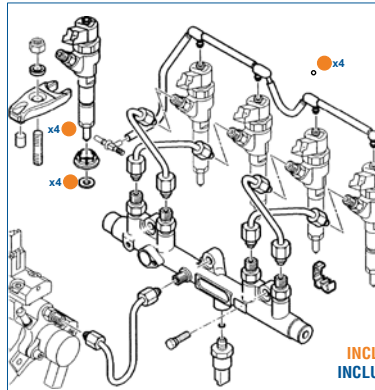

DIAGRAM

APPLICATION/ORIGINAL OEMS

Injectors FIAT PSA BOSCH
Engines PSA-FIAT
1.9 / 2.0 JTD-HDi
DW10TD / DW10BTD / DW10TED

Peugeot Relay / Boxer / 206 / 307 / 406 / 607 / 806
Citroen Jumper / Jumpy / Xsara II 1.4 / Xantia / C5

FIAT - PE DUCATO '94 DIESEL 2.0 JTD (1994-2002)
FIAT - DUCATO RESTYLE DIESEL 2.0 JTD (2001-2006)
FIAT - SCUDO " 2.0 JTD (2004-2006)
FIAT - DOBLO" " 1.9 JTD CF3 (2000-2004)
LANCIA - SK "Z" 2.0 JTD (1994-2002) (2004-2006)
ETC...

INCLUDE (O-RING RACCORDI MONTATI SU TUBO 157468/1574HL)
INCLUDES (O-RING FITTINGS MOUNTED ON HOSE 157468/1574HL)