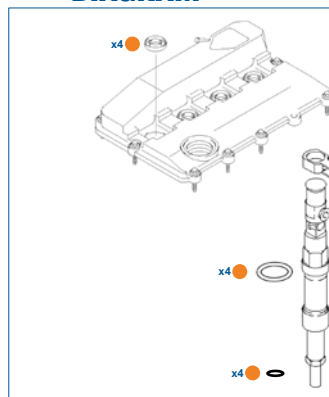

DIAGRAM

APPLICATION/ORIGINAL OEMS

Ford Transit 2.0 TDDi (Duratorq) 2000 - 2004
Ford Transit 2.0 TDDi (Duratorq) 2000 - 2006
Ford Transit 2.4 TDDi (Duratorq) 2000 - 2001
Ford Transit 2.4 TDDi (Duratorq) 2000 - 2006
Ford Transit 2.4 TDDi (Duratorq) 2000 - 2006
Ford Transit 2.4 TDDi (Duratorq) 2004 - 2006
Ford Mondeo Mk3 2.4 TDDi B5Y/BWY/B4Y 2000 - 2007
Jaguar X-TYPE X400 2.0 / 2.2 D 2003-2009
ETC...