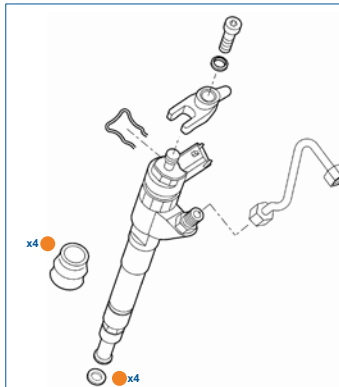

DIAGRAM

APPLICATION/ORIGINAL OEMS

Injectors FIAT PSA BOSCH

Engines
PEUGEOT BOXER 3.0 HDi
CITROEN JUMPER/RELAY 3.0 HDi
FIAT DUCATO 2.3D / 3.0D
IVECO DAILY III / IV 2.3D / 3.0D
UAZ PATRIOT 2.3D
ETC..

(Rondella solo per iniettori più recenti)
(base washer only for newer injectors)