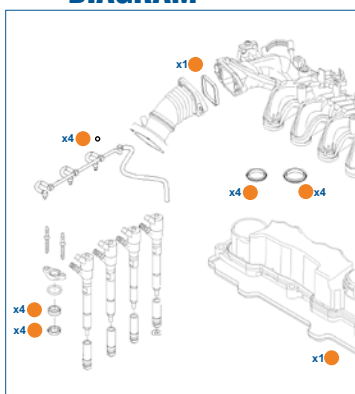

DIAGRAM

APPLICATION/ORIGINAL OEMS

Injectors FORD PSA BOSCH
Engines PSA FORD 1.6 TDCi-HDi / DV6

INCLUDE/INCLUDES
(O-RING RACCORDI MONTATI SU TUBO 1441256)
(O-RING FITTINGS MOUNTED ON HOSE 1441256)

DIAGRAM

APPLICATION/ORIGINAL OEMS

Injectors FORD (PSA - BOSCH)
Engines 1.6 TDCi / DV6

+ **Guarnizione coperchio cilindro**
(Cylinder cover gasket)

+ **O-rings e Guarnizione**
collettore di ammissione
(O-rings and manifold gasket)

INCLUDE/INCLUDES
(O-RING RACCORDI MONTATI SU TUBO 1441256)
(O-RING FITTINGS MOUNTED ON HOSE 1441256)