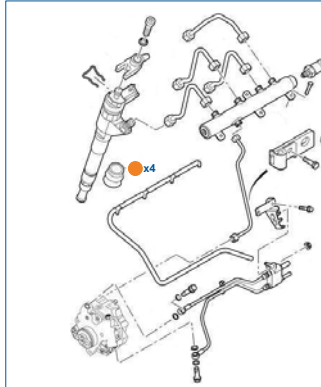

DIAGRAM

APPLICATION/ORIGINAL OEMS

Injectors FIAT PSA BOSCH

Engines
PEUGEOT BOXER 3.0 HDi
CITROEN JUMPER/RELAY 3.0 HDi
FIAT DUCATO 2.3D / 3.0D
IVECO DAILY III / IV 2.3D / 3.0D
UAZ PATRIOT 2.3D
ETC..