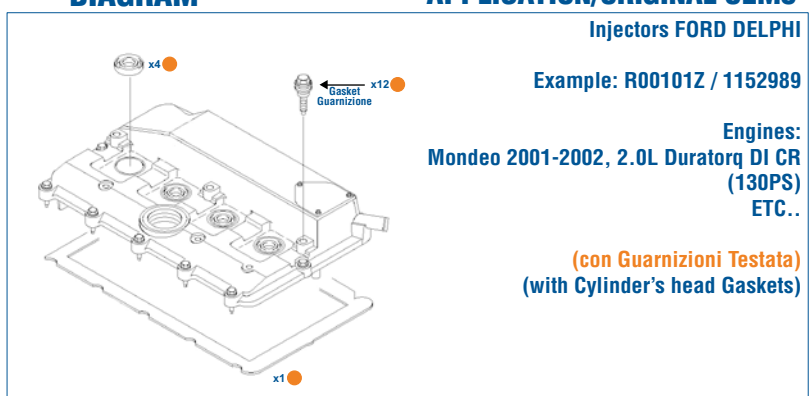

DIAGRAM

APPLICATION/ORIGINAL OEMS

Engines Ford 2.2 / 2.4 HDi
Ford Relay III / Transit
Fiat Ducato 3.0 HDi (2006-2014)
ETC...

INJECTOR'S EXTERNAL - CYLINDER HEADS - MANIFOLDS & SPECIAL "GASKET KITS"

ENKEKTÖR - SİLİDİR KAFASI - MANİFOLD ÖZEL TAMİR TAKIMLARI

DIAGRAM

DIAGRAM

DIAGRAM

DIAGRAM

INJECTOR'S EXTERNAL - CYLINDER HEADS - MANIFOLDS & SPECIAL "GASKET KITS" ENKEKTÖR - SİLİDİR KAFASI - MANİFOLD ÖZEL TAMİR TAKIMLARIS

ESPLOSO - DIAGRAM

APPLICATION/ORIGINAL OEMS