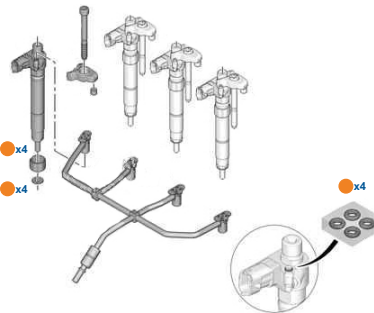

DIAGRAM

APPLICATION/ORIGINAL OEMS

Injectors PSA BOSCH (Piezo)
Engines 2.0 / 2.2 HDi

INCLUDE/INCLUDES
(O-RING RACCORDI MONTATI SU TUBO 1574K8)
(O-RING FITTINGS MOUNTED ON HOSE 1574K8)