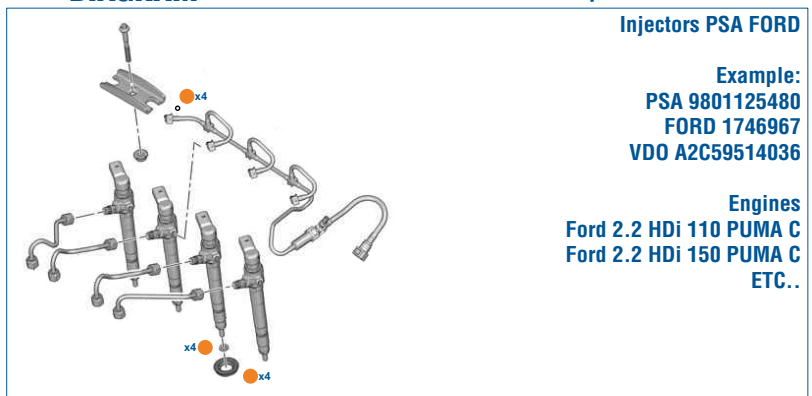

INJECTOR'S EXTERNAL - CYLINDER HEADS - MANIFOLDS & SPECIAL "GASKET KITS"

ENKEKTÖR - SİLİDİR KAFASI - MANİFOLD ÖZEL TAMİR TAKIMLARI

DIAGRAM

DIAGRAM

DIAGRAM

DIAGRAM