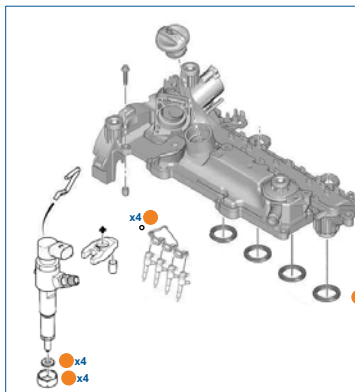

INJECTOR'S EXTERNAL - CYLINDER HEADS - MANIFOLDS & SPECIAL "GASKET KITS"

ENKEKTÖR - SİLİDİR KAFASI - MANİFOLD ÖZEL TAMİR TAKIMLARI

DIAGRAM

APPLICATION/ORIGINAL OEMS

Injectors PSA BOSCH
Engines 1.4 HDi

RONDELLE BASE INIETTORE H. 1,50
INJECTORS BASE'S WASHERS H. 1,50

INCLUDE/INCLUDES
O-RING PER COLLETTORE
O-RING FOR MANIFOLD

INCLUDE/INCLUDES
(O-RING RACCORDI MONTATI SU TUBO 1574P6)
(O-RING FITTINGS MOUNTED ON HOSE 1574P6)

DIAGRAM

APPLICATION/ORIGINAL OEMS

Injectors PSA FORD VDO
Engines 1.4 HDi