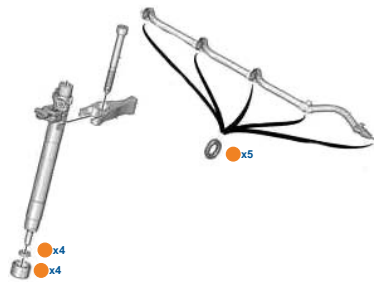

FIAT SCUDO 2.0 JTD 2002-2006
FIAT SCUDO 2.0 D 2007-
FIAT ULYSSE 2.2 JTD 2002-2006
ETC...

INCLUDE/INCLUDES
(O-RING RACCORDI MONTATI SU TUBO 157468/1574HL)
(O-RING FITTINGS MOUNTED ON HOSE 157468/1574HL)

A1-10006

DIAGRAM

APPLICATION/ORIGINAL OEMS

Injectors PSA BOSCH (Piezo)
Engines 2.0 / 2.2 HDi

INCLUDE/INCLUDES
(O-RING RACCORDI MONTATI SU TUBO 1574K8)
(O-RING FITTINGS MOUNTED ON HOSE 1574K8)

A1-10006/1

DIAGRAM

APPLICATION/ORIGINAL OEMS

Injectors PSA DELPHI
Engines 2.0 HDi DW10

INCLUDE/INCLUDES
(O-RING RACCORDI MONTATI SU TUBO 1574AJ)
(O-RING FITTINGS MOUNTED ON HOSE 1574AJ)

A1-10006/2

DIAGRAM

APPLICATION/ORIGINAL OEMS

Injectors PSA DELPHI
Engines 2.0 HDi DW10

+ O-ring tenuta esterna
(+ External seal o-ring)

INCLUDE/INCLUDES
(O-RING RACCORDI MONTATI SU TUBO 1574AJ)
(O-RING FITTINGS MOUNTED ON HOSE 1574AJ)

INJECTOR'S EXTERNAL - CYLINDER HEADS - MANIFOLDS & SPECIAL "GASKET KITS"