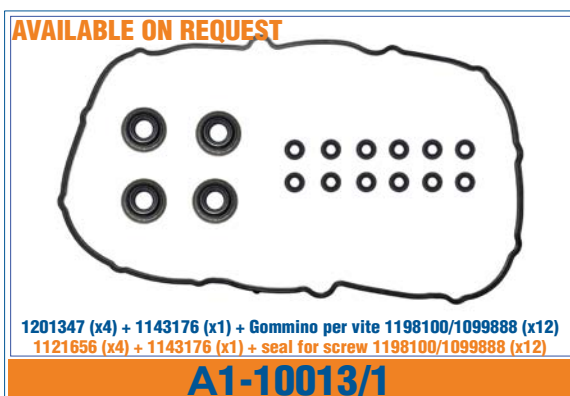

INJECTOR'S EXTERNAL - CYLINDER HEADS - MANIFOLDS & SPECIAL "GASKET KITS"

ENKEKTÖR - SİLİDİR KAFASI - MANİFOLD ÖZEL TAMİR TAKIMLARI

DIAGRAM

DIAGRAM

DIAGRAM

DIAGRAM