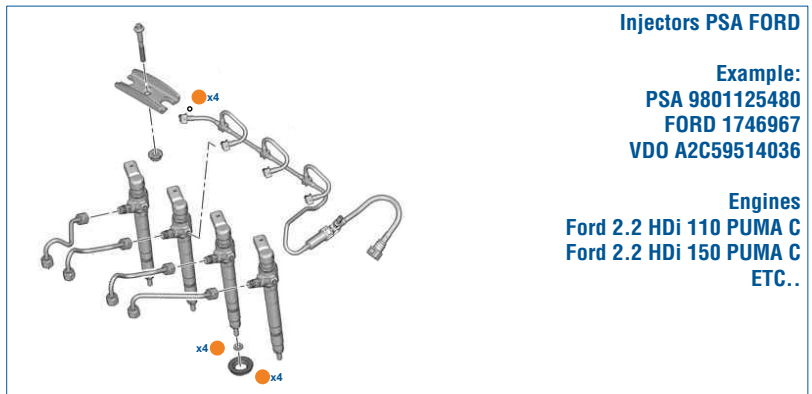

INJECTOR'S EXTERNAL - CYLINDER HEADS - MANIFOLDS & SPECIAL "GASKET KITS"

ENKEKTÖR - SİLİDİR KAFASI - MANİFOLD ÖZEL TAMİR TAKIMLARI

DIAGRAM

DIAGRAM

DIAGRAM

DIAGRAM