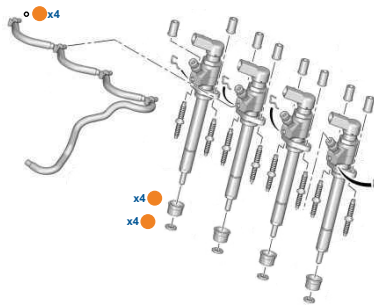

thickness(3.5mm)
23256-27010 (x4) + 90904-30008 (x5) + 96721-19017 (x4) + 11176-27010 (x4)

A1-10004

DIAGRAM

APPLICATION/ORIGINAL OEMS

Injectors DENSO - TOYOTA
Engines 2.0 D-4D

AVENSIS / COROLLA

Solo per iniettori con:/ Only for injectors with:
Rondella Base Inietttore spessore 3.5mm
Heatshield thickness 3.5mm

INJECTOR'S EXTERNAL - CYLINDER HEADS - MANIFOLDS & SPECIAL "GASKET KITS"

ENKEKTÖR - SİLİDİR KAFASI - MANİFOLD ÖZEL TAMİR TAKIMLARI

A1-10005

DIAGRAM

APPLICATION/ORIGINAL OEMS

Injectors PEUGEOT CITROEN FIAT
Engines PSA 2.0 / 2.2 HDi DW10 - DW12