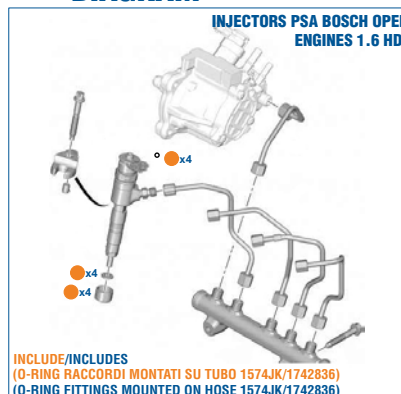

DIAGRAM

APPLICATION/ORIGINAL OEMS

CITROËN BERLINGO (89) 1.6 BlueHDi (2010-)	PEUGEOT 2008 I 1.6 BlueHDi (2014-)
CITROËN BERLINGO MULTISPACE (89) 1.6 BlueHDi (2008-)	PEUGEOT 2008 I 1.6 HDi (2013-)
CITROËN C3 AIRCROSS II 1.6 BlueHDi (2017-)	PEUGEOT 207/207+ 1.6 HDi (2009-2012)/PEUGEOT 208 I 1.6 BlueHDi/HDi (2012-)
CITROËN C3 II 1.6 HDi (2009-2016)	PEUGEOT 3008 MPV / Space wagon 1.6 BlueHDi (2014-2016)
CITROËN C3 III (2016-)	PEUGEOT 3008 SUV 1.6 BlueHDi (2016-)
CITROËN C3 PICASSO 1.6 BlueHDi (2015-)	PEUGEOT 301 1.6 BlueHDi (2014-)
CITROËN C3 PICASSO 1.6 HDi (2010-)	PEUGEOT 301 1.6 HDi (2012-)
CITROËN C4 CACTUS 1.6 BlueHDi (2014-)	308 II (L8, LP, LW, LH, L3, L4) 1.6 HDi (2013-308 SW (L8, L4, L3, L4)) 1.6 HDi (2009-2014)
CITROËN C4 GRAND PICASSO II 1.6 BlueHDi (2013-)	308 SW II (L8, L3, L4, L4) 1.6 BlueHDi 100 (2014-)
CITROËN C4 I (87) 1.6 BlueHDi (2014-)	5008 II (M2, M3, M4) 1.6 BlueHDi 100 (2016-508 I - SW I) 1.6 BlueHDi/HDi (2014-2018)
CITROËN DS3 1.6 BlueHDi (2013-2015)	OPEL COMBO X19 1.6 D (2018-)
CITROËN DS4 1.6 BlueHDi (2011-2015)	OPEL CROSSLAND X (P17) 1.6 TURBO D (2017)
CITROËN DS4 1.6 BlueHDi/HDi (2013-2015)	ETC...
CITROËN JUMPY V 1.6 BlueHDi/HDi (2016-)