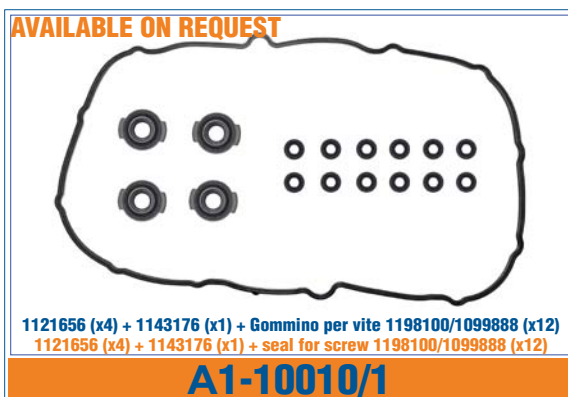

INJECTOR'S EXTERNAL - CYLINDER HEADS - MANIFOLDS & SPECIAL "GASKET KITS"

ENKEKTÖR - SİLİDİR KAFASI - MANİFOLD ÖZEL TAMİR TAKIMLARI

DIAGRAM

APPLICATION/ORIGINAL OEMS

CITROËN BERLINGO (89) 1.6 BlueHDi (2010-)	PEUGEOT 2008 I 1.6 BlueHDi (2014-)
CITROËN BERLINGO MULTISPACE (89) 1.6 BlueHDi (2008-)	PEUGEOT 2008 I 1.6 HDi (2013-)
CITROËN C3 AIRCROSS II 1.6 BlueHDi (2017-)	PEUGEOT 207/207+ 1.6 HDi (2009-2012)/PEUGEOT 208 I 1.6 BlueHDi/HDi (2012-)
CITROËN C3 II 1.6 HDi (2009-2016)	PEUGEOT 3008 MPV / Space wagon 1.6 BlueHDi (2014-2016)
CITROËN C3 III (2016-)	PEUGEOT 3008 SUV 1.6 BlueHDi (2016-)
CITROËN C3 PICASSO 1.6 BlueHDi (2015-)	PEUGEOT 301 1.6 BlueHDi (2014-)
CITROËN C3 PICASSO 1.6 HDi (2010-)	PEUGEOT 301 1.6 HDi (2012-)
CITROËN C4 CACTUS 1.6 BlueHDi (2014-)	308 II (L8, LP, LW, LH, L3, L4) 1.6 HDi (2013-308 SW (L8, L4, L3, L4)) 1.6 HDi (2009-2014)
CITROËN C4 GRAND PICASSO II 1.6 BlueHDi (2013-)	308 SW II (L8, L3, L4, L4) 1.6 BlueHDi 100 (2014-)
CITROËN C4 I (87) 1.6 BlueHDi (2014-)	5008 II (M2, M3, M4) 1.6 BlueHDi 100 (2016-508 I - SW I) 1.6 BlueHDi/HDi (2014-2018)
CITROËN DS3 1.6 BlueHDi (2013-2015)	OPEL COMBO X19 1.6 D (2018-)
CITROËN DS4 1.6 BlueHDi (2011-2015)	OPEL CROSSLAND X (P17) 1.6 TURBO D (2017)
CITROËN DS4 1.6 BlueHDi/HDi (2013-2015)	ETC...
CITROËN JUMPY V 1.6 BlueHDi/HDi (2016-)	

DIAGRAM

APPLICATION/ORIGINAL OEMS

Ford Transit 2.0 TDDi (Duratorq) 2000 - 2004
Ford Transit 2.0 TDDi (Duratorq) 2000 - 2006
Ford Transit 2.4 TDDi (Duratorq) 2000 - 2001
Ford Transit 2.4 TDDi (Duratorq) 2000 - 2006
Ford Transit 2.4 TDDi (Duratorq) 2000 - 2006
Ford Transit 2.4 TDDi (Duratorq) 2004 - 2006
Ford Mondeo Mk3 2.4 TDDi B5Y/BWY/B4Y 2000 - 2007
Jaguar X-TYPE X400 2.0 / 2.2 D 2003-2009
ETC...

DIAGRAM

APPLICATION/ORIGINAL OEMS