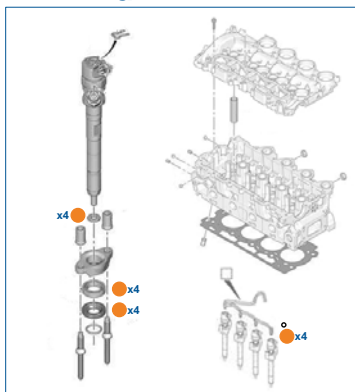

DIAGRAM

APPLICATION/ORIGINAL OEMS

Injectors FORD PSA BOSCH
Engines PSA FORD 1.6 TDCi-HDi / DV6

INCLUDE/INCLUDES
(O-RING RACCORDI MONTATI SU TUBO 1441256)
(O-RING FITTINGS MOUNTED ON HOSE 1441256)