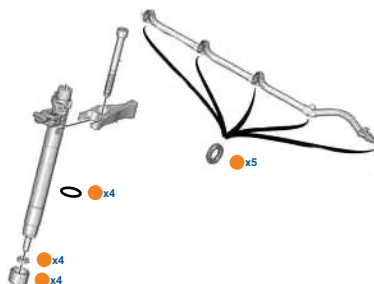

A1-10006

DIAGRAM

APPLICATION/ORIGINAL OEMS

Injectors PSA BOSCH (Piezo)
Engines 2.0 / 2.2 HDi

INCLUDE/INCLUDES
(O-RING RACCORDI MONTATI SU TUBO 1574K8)
(O-RING FITTINGS MOUNTED ON HOSE 1574K8)

A1-10006/1

DIAGRAM

APPLICATION/ORIGINAL OEMS

Injectors PSA DELPHI
Engines 2.0 HDi DW10

INCLUDE/INCLUDES
(O-RING RACCORDI MONTATI SU TUBO 1574AJ)
(O-RING FITTINGS MOUNTED ON HOSE 1574AJ)

A1-10006/2

DIAGRAM

APPLICATION/ORIGINAL OEMS

Injectors PSA DELPHI
Engines 2.0 HDi DW10

+ O-ring tenuta esterna
(+ External seal o-ring)

INCLUDE/INCLUDES
(O-RING RACCORDI MONTATI SU TUBO 1574AJ)
(O-RING FITTINGS MOUNTED ON HOSE 1574AJ)

INJECTOR'S EXTERNAL - CYLINDER HEADS - MANIFOLDS & SPECIAL "GASKET KITS"