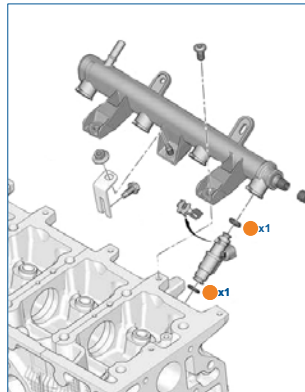

DIAGRAM

APPLICATION/ORIGINAL OEMS

Peugeot Citroen
Original OEM 1981.47

"GASOLINE ENGINES"
"MOTORI BENZINA"