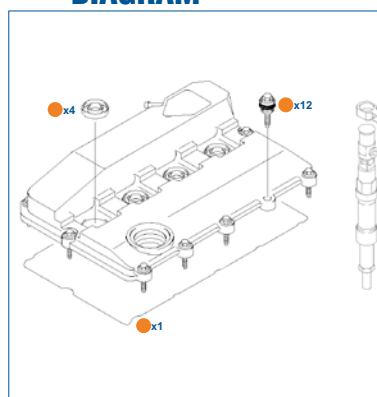

DIAGRAM

APPLICATION/ORIGINAL OEMS

Ford Transit 2.0 TDDi (Duratorq) 2000 - 2004
Ford Transit 2.0 TDDi (Duratorq) 2000 - 2006
Ford Transit 2.4 TDDi (Duratorq) 2000 - 2001
Ford Transit 2.4 TDDi (Duratorq) 2000 - 2006
Ford Transit 2.4 TDDi (Duratorq) 2000 - 2006
Ford Transit 2.4 TDDi (Duratorq) 2004 - 2006
Ford Mondeo Mk3 2.4 TDDi B5Y/BWY/B4Y 2000 - 2007
Jaguar X-TYPE X400 2.0 / 2.2 D 2003-2009
ETC...