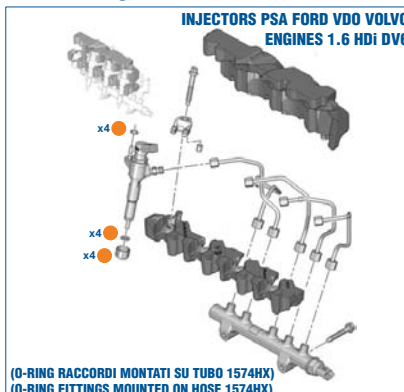

DIAGRAM

APPLICATION/ORIGINAL OEMS

CITROËN BERLINGO (89)	1.6 HDi (2010-)	PEUGEOT 308 I - II - SW - SWII	1.6 HDi (2009-)
CITROËN C3 II/PICASSO	1.6 HDi (2010-)	PEUGEOT 508 I - SW - SWI	1.6 HDi (2010-2018)
CITROËN C4	1.6 HDi (2012-)	PEUGEOT 3008 NIPP 1.6 HDi	(2009-2016)
CITROËN C5 III	1.6 HDi (2010-)	PEUGEOT 4008	1.6 HDi (2012-)
CITROËN DS3	1.6 HDi (2009-2015)	PEUGEOT 5008	1.6 HDi (2010-2017)
CITROËN DS5	1.6 HDi (2011-2015)	PEUGEOT PARTNER	1.6 HDi (2010-)
FORD C-MAX II	1.6 TDCi (2010-)	VOLVO C30	1.6 D2 (2010-2012)
FORD FOCUS III	1.6 TDCi (2010-)	VOLVO S40 II	1.6 D2 (2010-2012)
FORD MONDEO IV	1.6 TDCi (2010-2015)	VOLVO S60 II	1.6 D2 (2011-2015)
FORD TOURNEO CONNECT	1.6 TDCi (2013-)	VOLVO S80 II	1.6 D2 (2011-2013)
FORD TRANSIT CONNECT	1.6 TDCi (2013-)	VOLVO V40 D2	1.6 D2 (2012-)
PEUGEOT 2008	1.6 HDi (2013-)	VOLVO V50 D2	1.6 D2 (2010-2012)
PEUGEOT 207	1.6 HDi (2009-2013)	VOLVO V60 I	1.6 DRIVE (2011-2015)
PEUGEOT 208	1.6 HDi (2012-)	VOLVO V70 III	1.6 DRIVE / D2 (2011-2015)