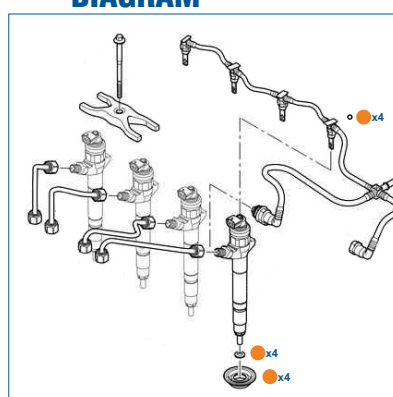

DIAGRAM

APPLICATION/ORIGINAL OEMS

Engines Ford 2.2 / 2.4 HDi
Ford Relay III / Transit
Fiat Ducato 3.0 HDi (2006-2014)
ETC...

INJECTOR'S EXTERNAL - CYLINDER HEADS - MANIFOLDS & SPECIAL "GASKET KITS"

ENKEKTÖR - SİLİDİR KAFASI - MANİFOLD ÖZEL TAMİR TAKIMLARI