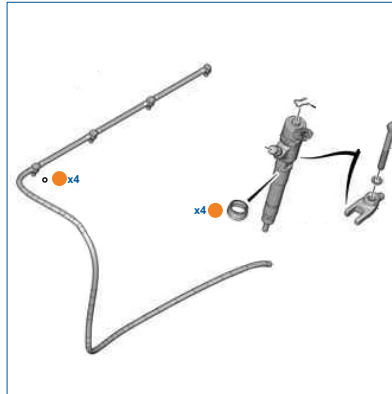

DIAGRAM

APPLICATION/ORIGINAL OEMS

Engines Ford 2.2 / 2.4 HDi
Ford Relay III / Transit
Fiat Ducato 3.0 HDi (2006-2014)
ETC...

INJECTOR'S EXTERNAL - CYLINDER HEADS - MANIFOLDS & SPECIAL "GASKET KITS"

ENKEKTÖR - SİLİDİR KAFASI - MANİFOLD ÖZEL TAMİR TAKIMLARI

DIAGRAM

DIAGRAM

DIAGRAM

DIAGRAM

INJECTOR'S EXTERNAL - CYLINDER HEADS - MANIFOLDS & SPECIAL "GASKET KITS" ENKEKTÖR - SİLİDİR KAFASI - MANİFOLD ÖZEL TAMİR TAKIMLARIS

ESPLOSO - DIAGRAM

APPLICATION/ORIGINAL OEMS