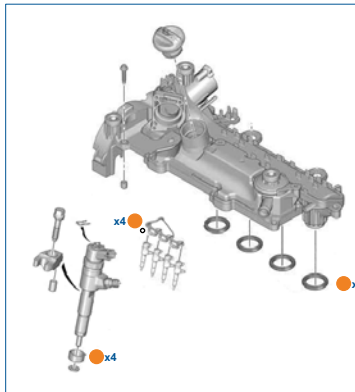

INJECTOR'S EXTERNAL - CYLINDER HEADS - MANIFOLDS & SPECIAL "GASKET KITS"

ENKEKTÖR - SİLİDİR KAFASI - MANİFOLD ÖZEL TAMİR TAKIMLARI

DIAGRAM

APPLICATION/ORIGINAL OEMS

Injectors PSA BOSCH
Engines 1.4 HDi

RONDELLE BASE INIETTORE H. 1,50
INJECTORS BASE'S WASHERS H. 1,50

INCLUDE/INCLUDES
O-RING PER COLLETTORE
O-RING FOR MANIFOLD

INCLUDE/INCLUDES
(O-RING RACCORDI MONTATI SU TUBO 1574P6)
(O-RING FITTINGS MOUNTED ON HOSE 1574P6)

DIAGRAM

APPLICATION/ORIGINAL OEMS

Injectors PSA FORD VDO
Engines 1.4 HDi