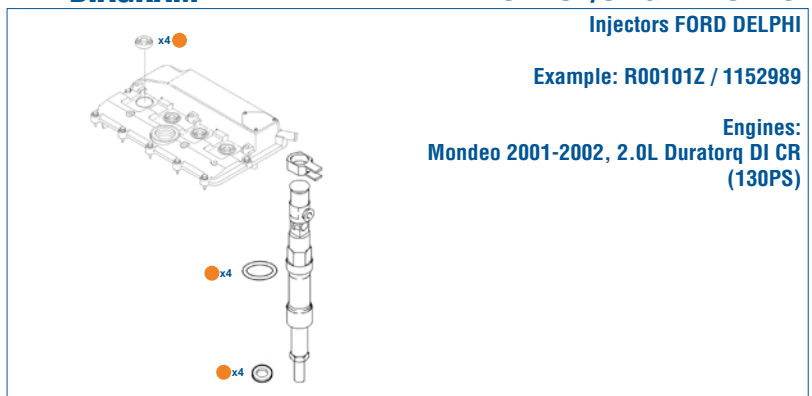

INJECTOR'S EXTERNAL - CYLINDER HEADS - MANIFOLDS & SPECIAL "GASKET KITS"

ENKEKTÖR - SİLİDİR KAFASI - MANİFOLD ÖZEL TAMİR TAKIMLARI

DIAGRAM

DIAGRAM

DIAGRAM

DIAGRAM