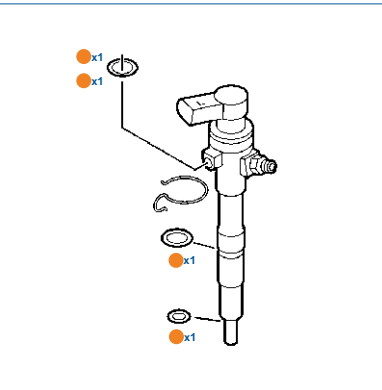

DIAGRAM

APPLICATION/ORIGINAL OEMS

Injectors Siemens VDO
A2C59513554
03L 130 277B
03L 130 277S
ETC...