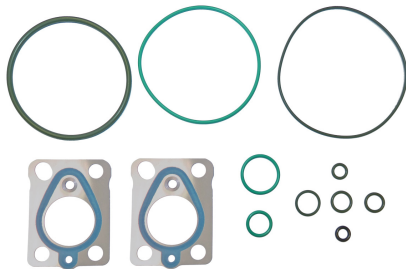

**Pump Ref : 0 445 020 075 Ex0 445 020 208**

MAN TGA New Model with Gear Pump

**A1-09169 7135-539**

Delphi

**7135 - 539 ( 7135 - 479 A ) Delphi CR Pump**  
Renault Clio/Kangoo 1.5 Dci Ford Connect  
Delphi Type CR pumps

**A1-09196 Pump DFP3**  
Delphi **7135-553**

Delphi

pump application: 9424A050A

**A1-09197 Pump DFP3**  
**7135-533** Delphi Type Universal  
9424 A 050A  
PSA DW10C type DFP3

Delphi

**A1-09198 Pump DFP3**